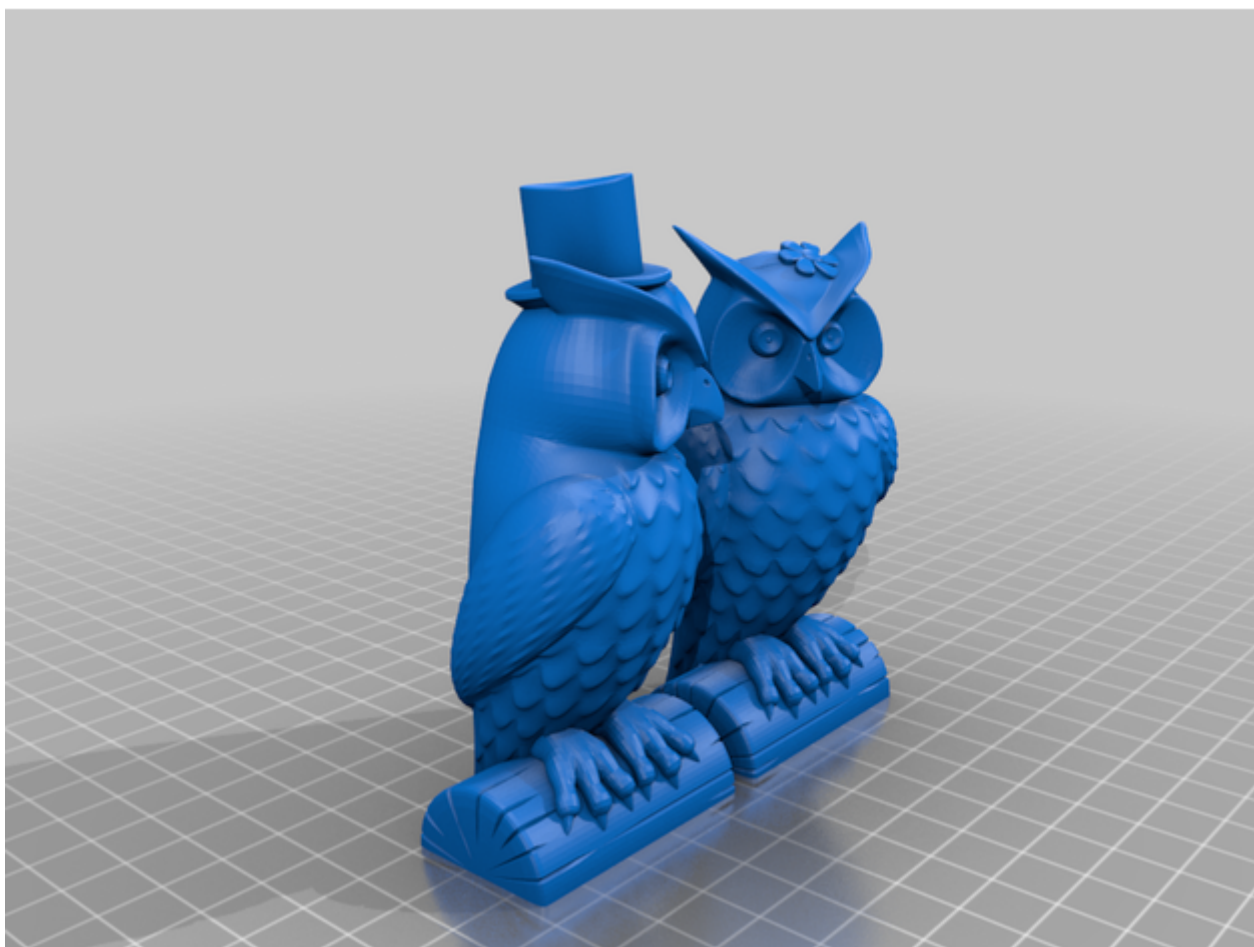

09.06.2022 | Owl Pair

Model	https://share.jung-tobias.de/c8zpgA6xDMV7pNFk
Status	Pass
Color	White
Scale	?
Print Time	?
Filament	<u>FIL-001</u>

Revision #4

Created 11 June 2022 00:43:50 by Tobias Jung

Updated 31 January 2025 22:29:01 by Tobias Jung