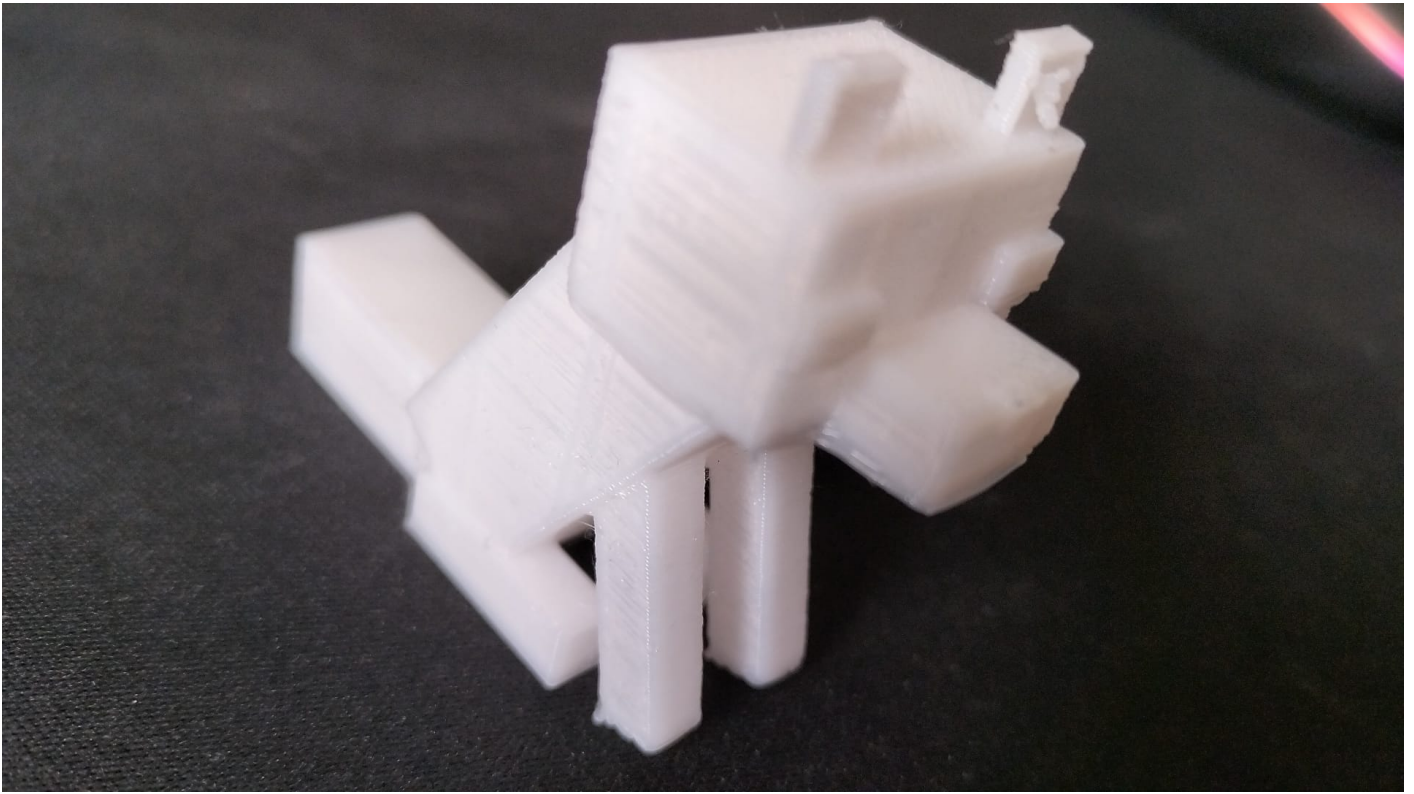

10.06.2022 | Minecraft Fox

Model	https://share.jung-tobias.de/7fME2UJErdcLcedf
Status	Pass
Color	White
Scale	?
Print Time	?
Filament	<u>FIL-001</u>

Revision #4

Created 11 June 2022 02:08:46 by Tobias Jung