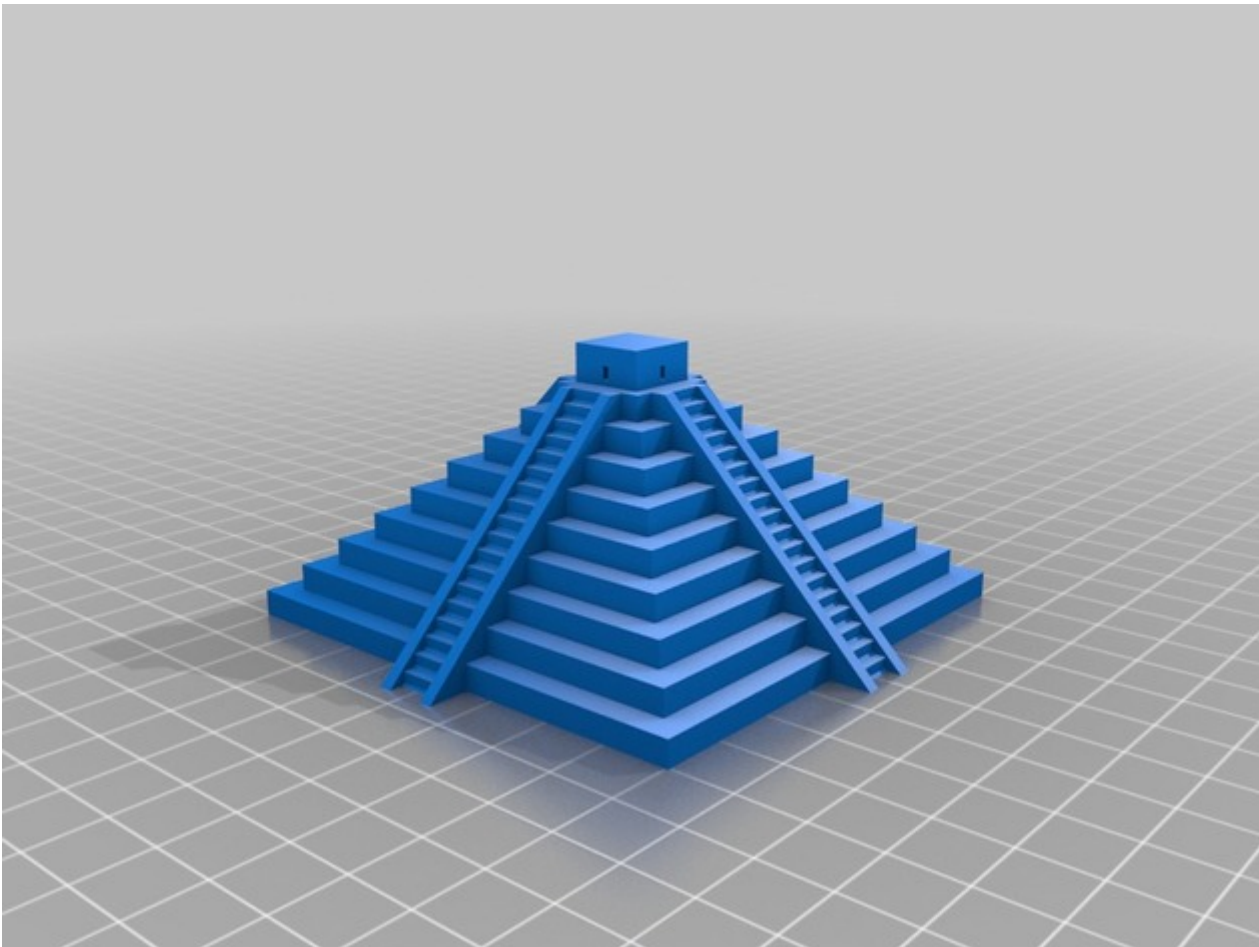

# 11.05.2019 | Chichen Itza

|            |   |
|------------|---|
| Model      | <a href="https://share.jung-tobias.de/qUJDwwf99FQzbVPC">https://share.jung-tobias.de/qUJDwwf99FQzbVPC</a> |
| G-Code     | <a href="https://share.jung-tobias.de/OMfTW9YiLartZ0xq">https://share.jung-tobias.de/OMfTW9YiLartZ0xq</a> |
| Status     | Pass  |
| Color      | White   |
| Scale      | ?   |
| Print Time | ?   |
| Filament   | <u>FIL-001</u>  |
| Model Page | <a href="https://www.thingiverse.com/thing:675795">https://www.thingiverse.com/thing:675795</a>           |