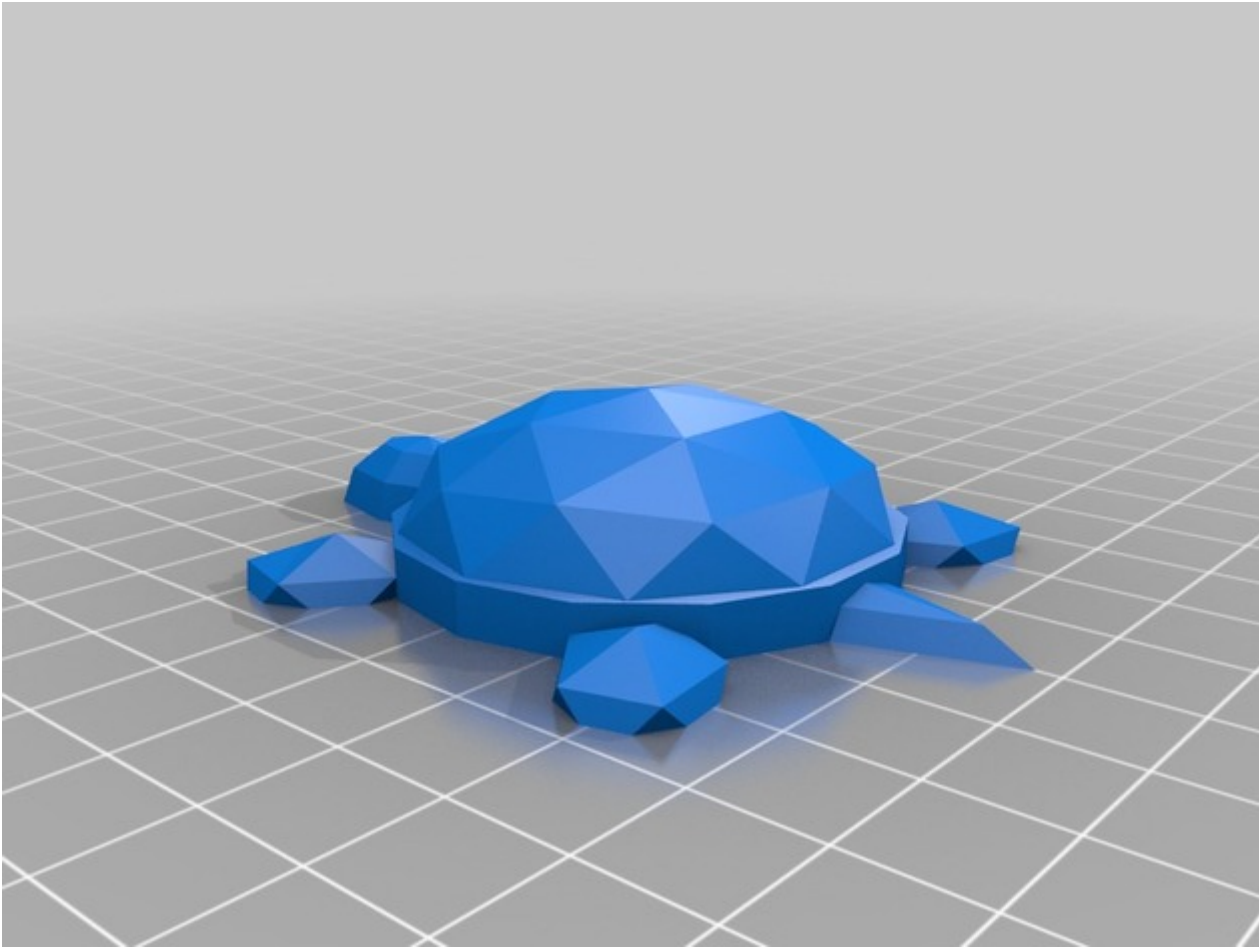

22.06.2022 | Turtle

Model	https://share.jung-tobias.de/700nCUKerzJRgHnF
Status	Pass
Color	White
Scale	100%
Print Time	01h 01min
Filemant	<u>FIL-001</u>

Revision #5

Created 22 June 2022 06:19:17 by Tobias Jung