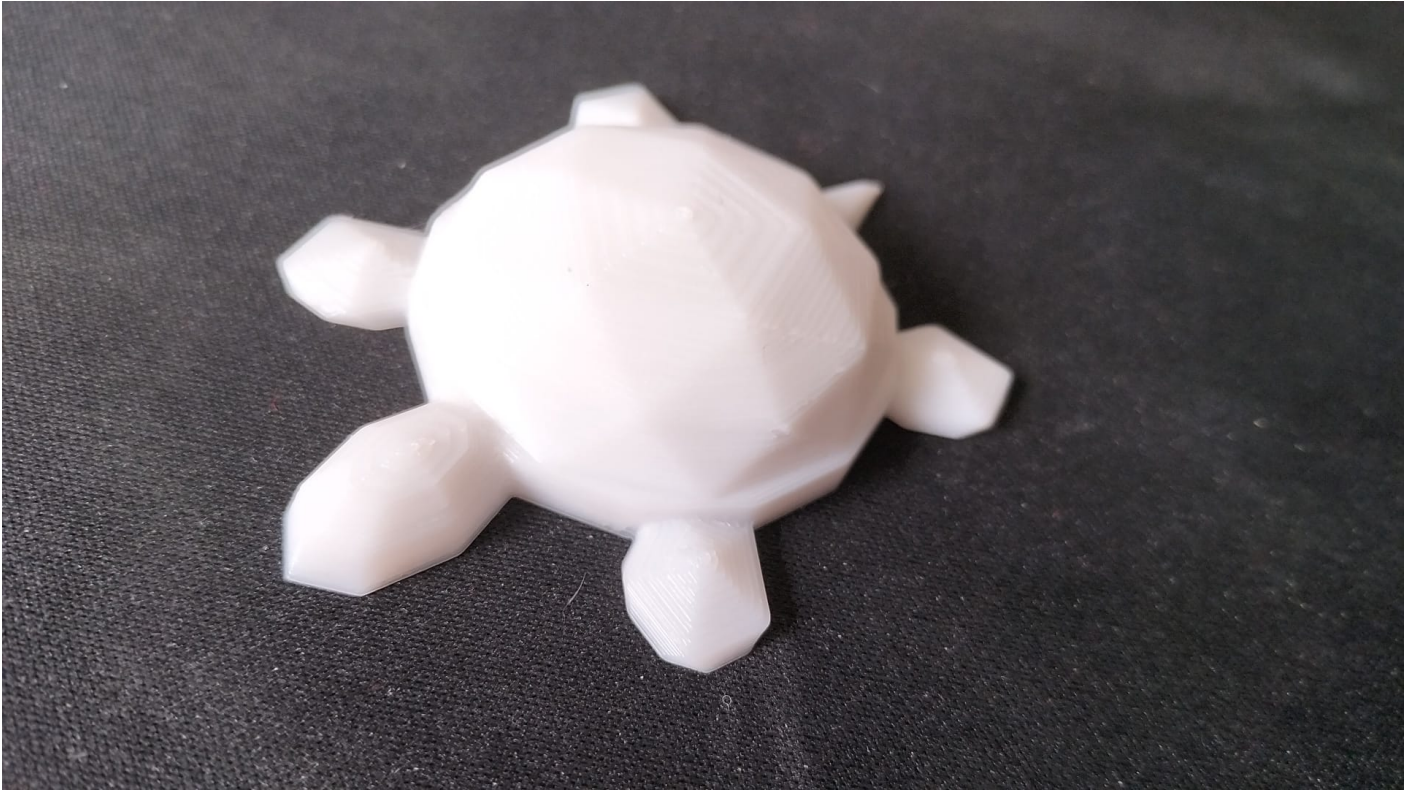

22.06.2022 | Turtle

Model	https://share.jung-tobias.de/700nCUKerzJRgHnF
Status	Pass
Color	White
Scale	100%
Print Time	01h 01min
Filemant	<u>FIL-001</u>

Revision #5

Created 22 June 2022 06:19:17 by Tobias Jung